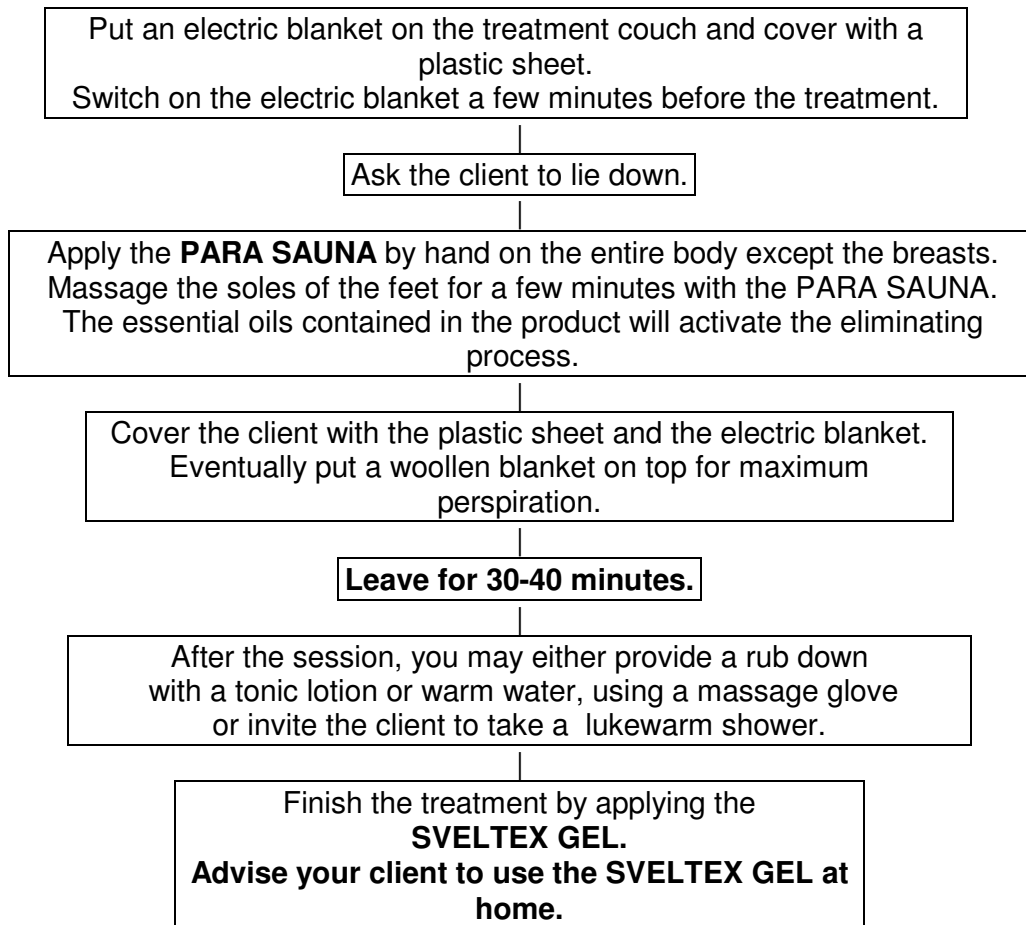

PARA SAUNA

Toxin-eliminating treatment which activates perspiration

Directions for use:

PREPARATION PHASE

FOR CLIENTS HOME USE

SVELTEX GEL: Daily